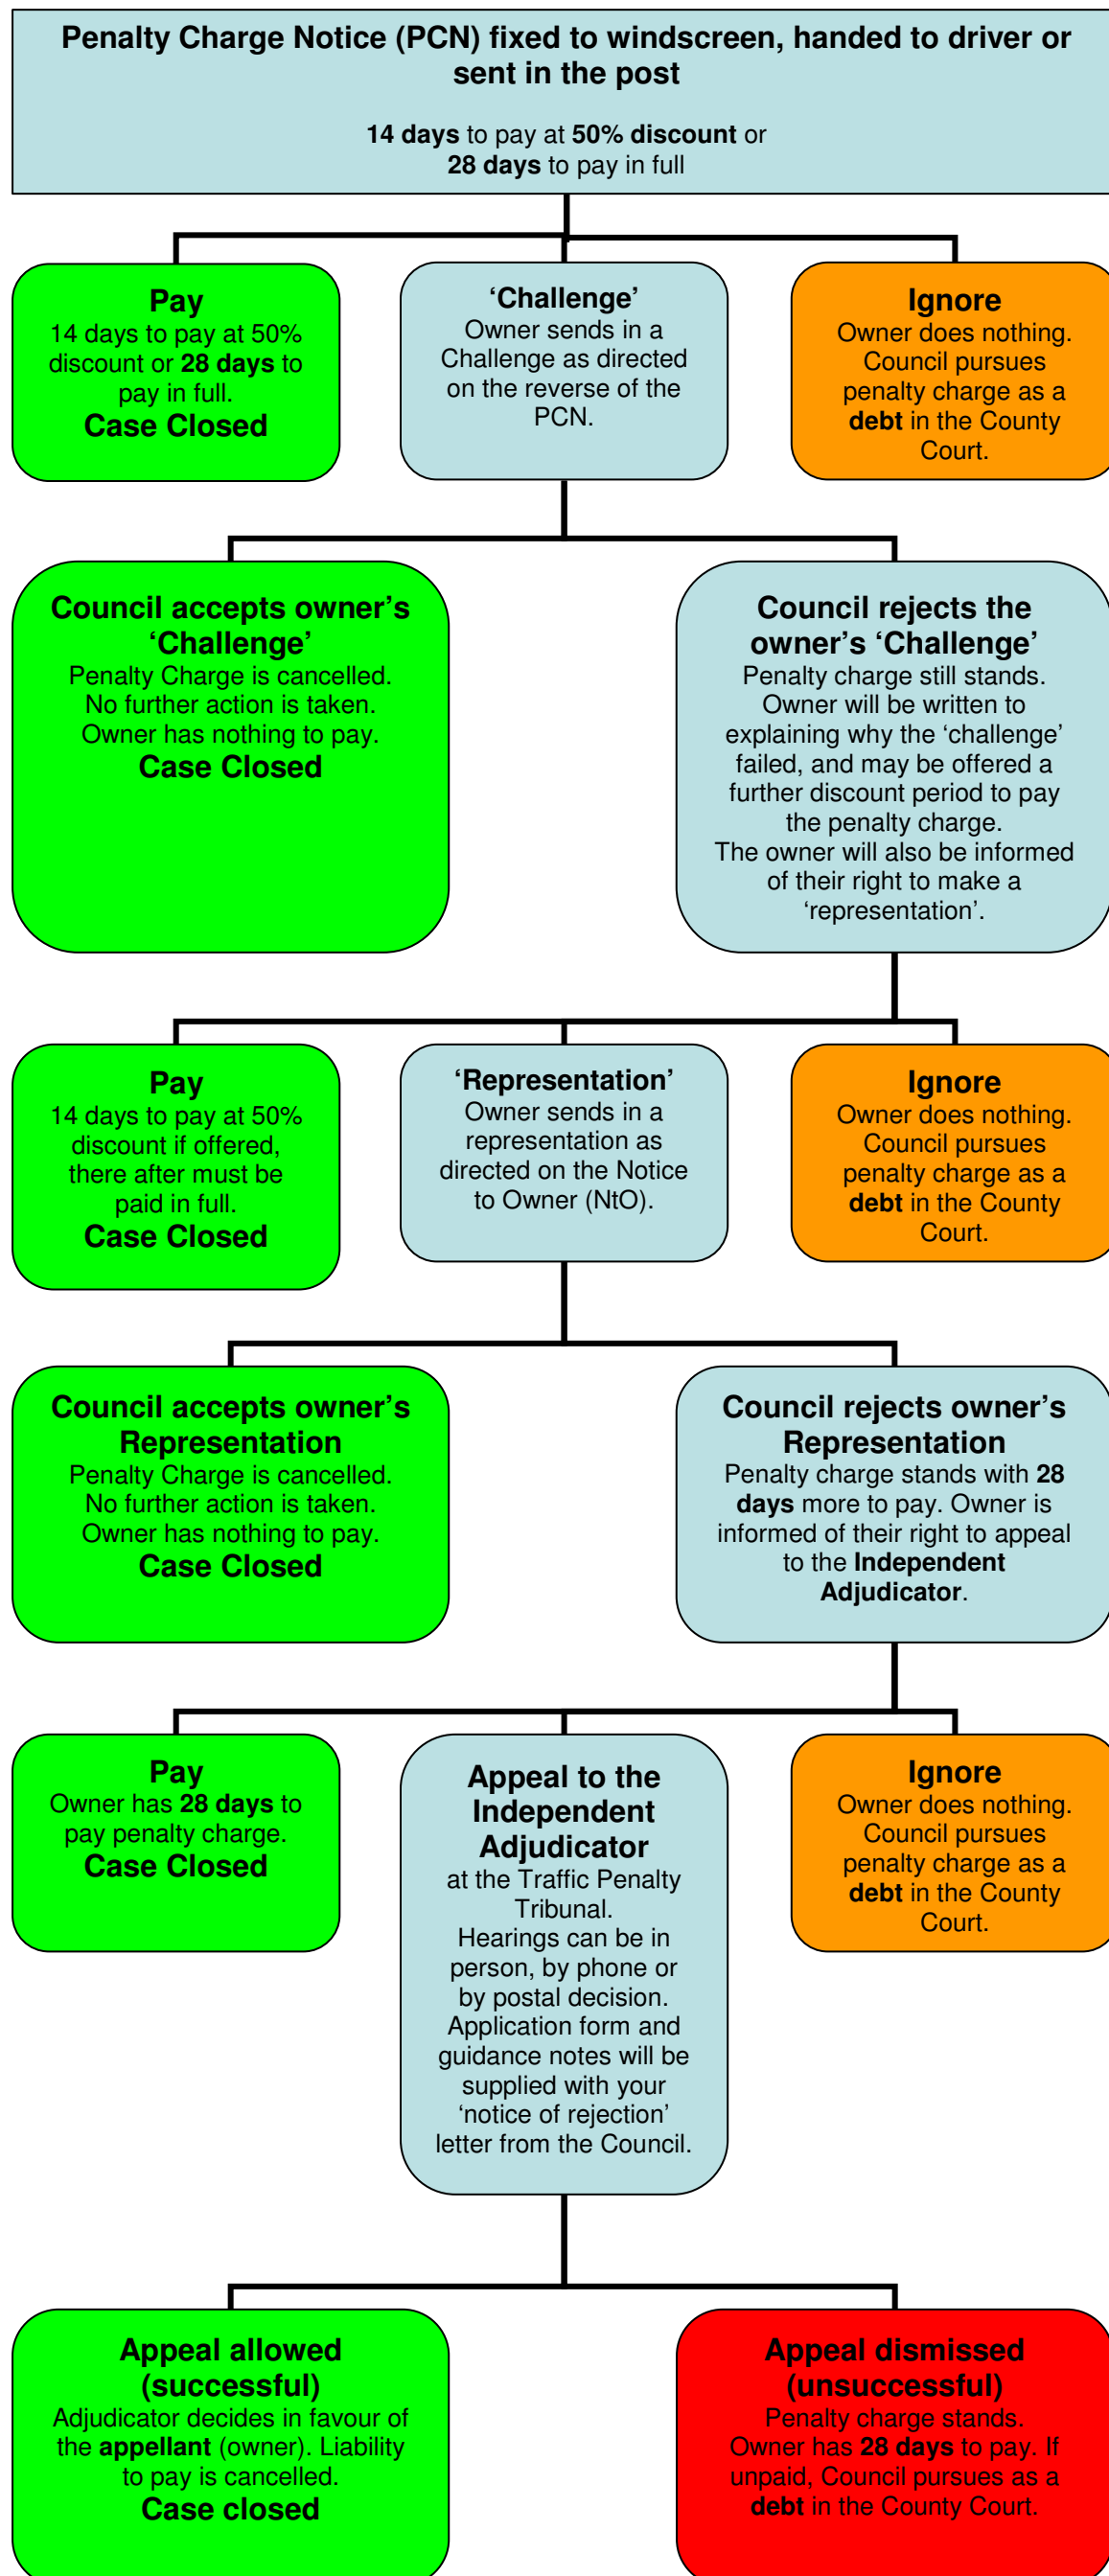

How to Appeal a Parking Ticket

Guidance Notes ONLY

For further information visit the Joint Committee of England and Wales for the civil enforcement of parking regulations at www.patrol-uk.info

Don't ignore parking penalties. Pay or Challenge